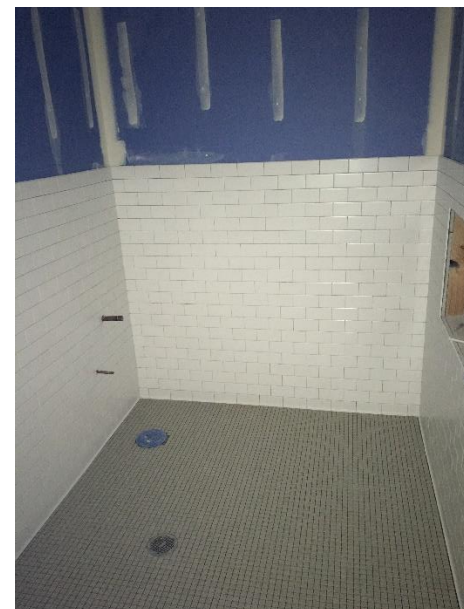

NEW FINISHES IN STAFF ES RESTROOM