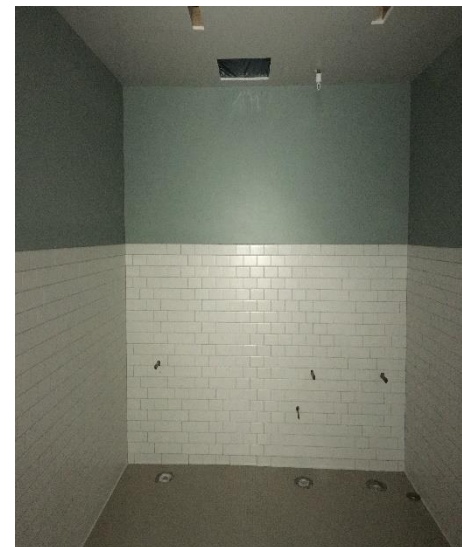

NEW WALL AND FLOOR TILE IN ES RESTROOMS